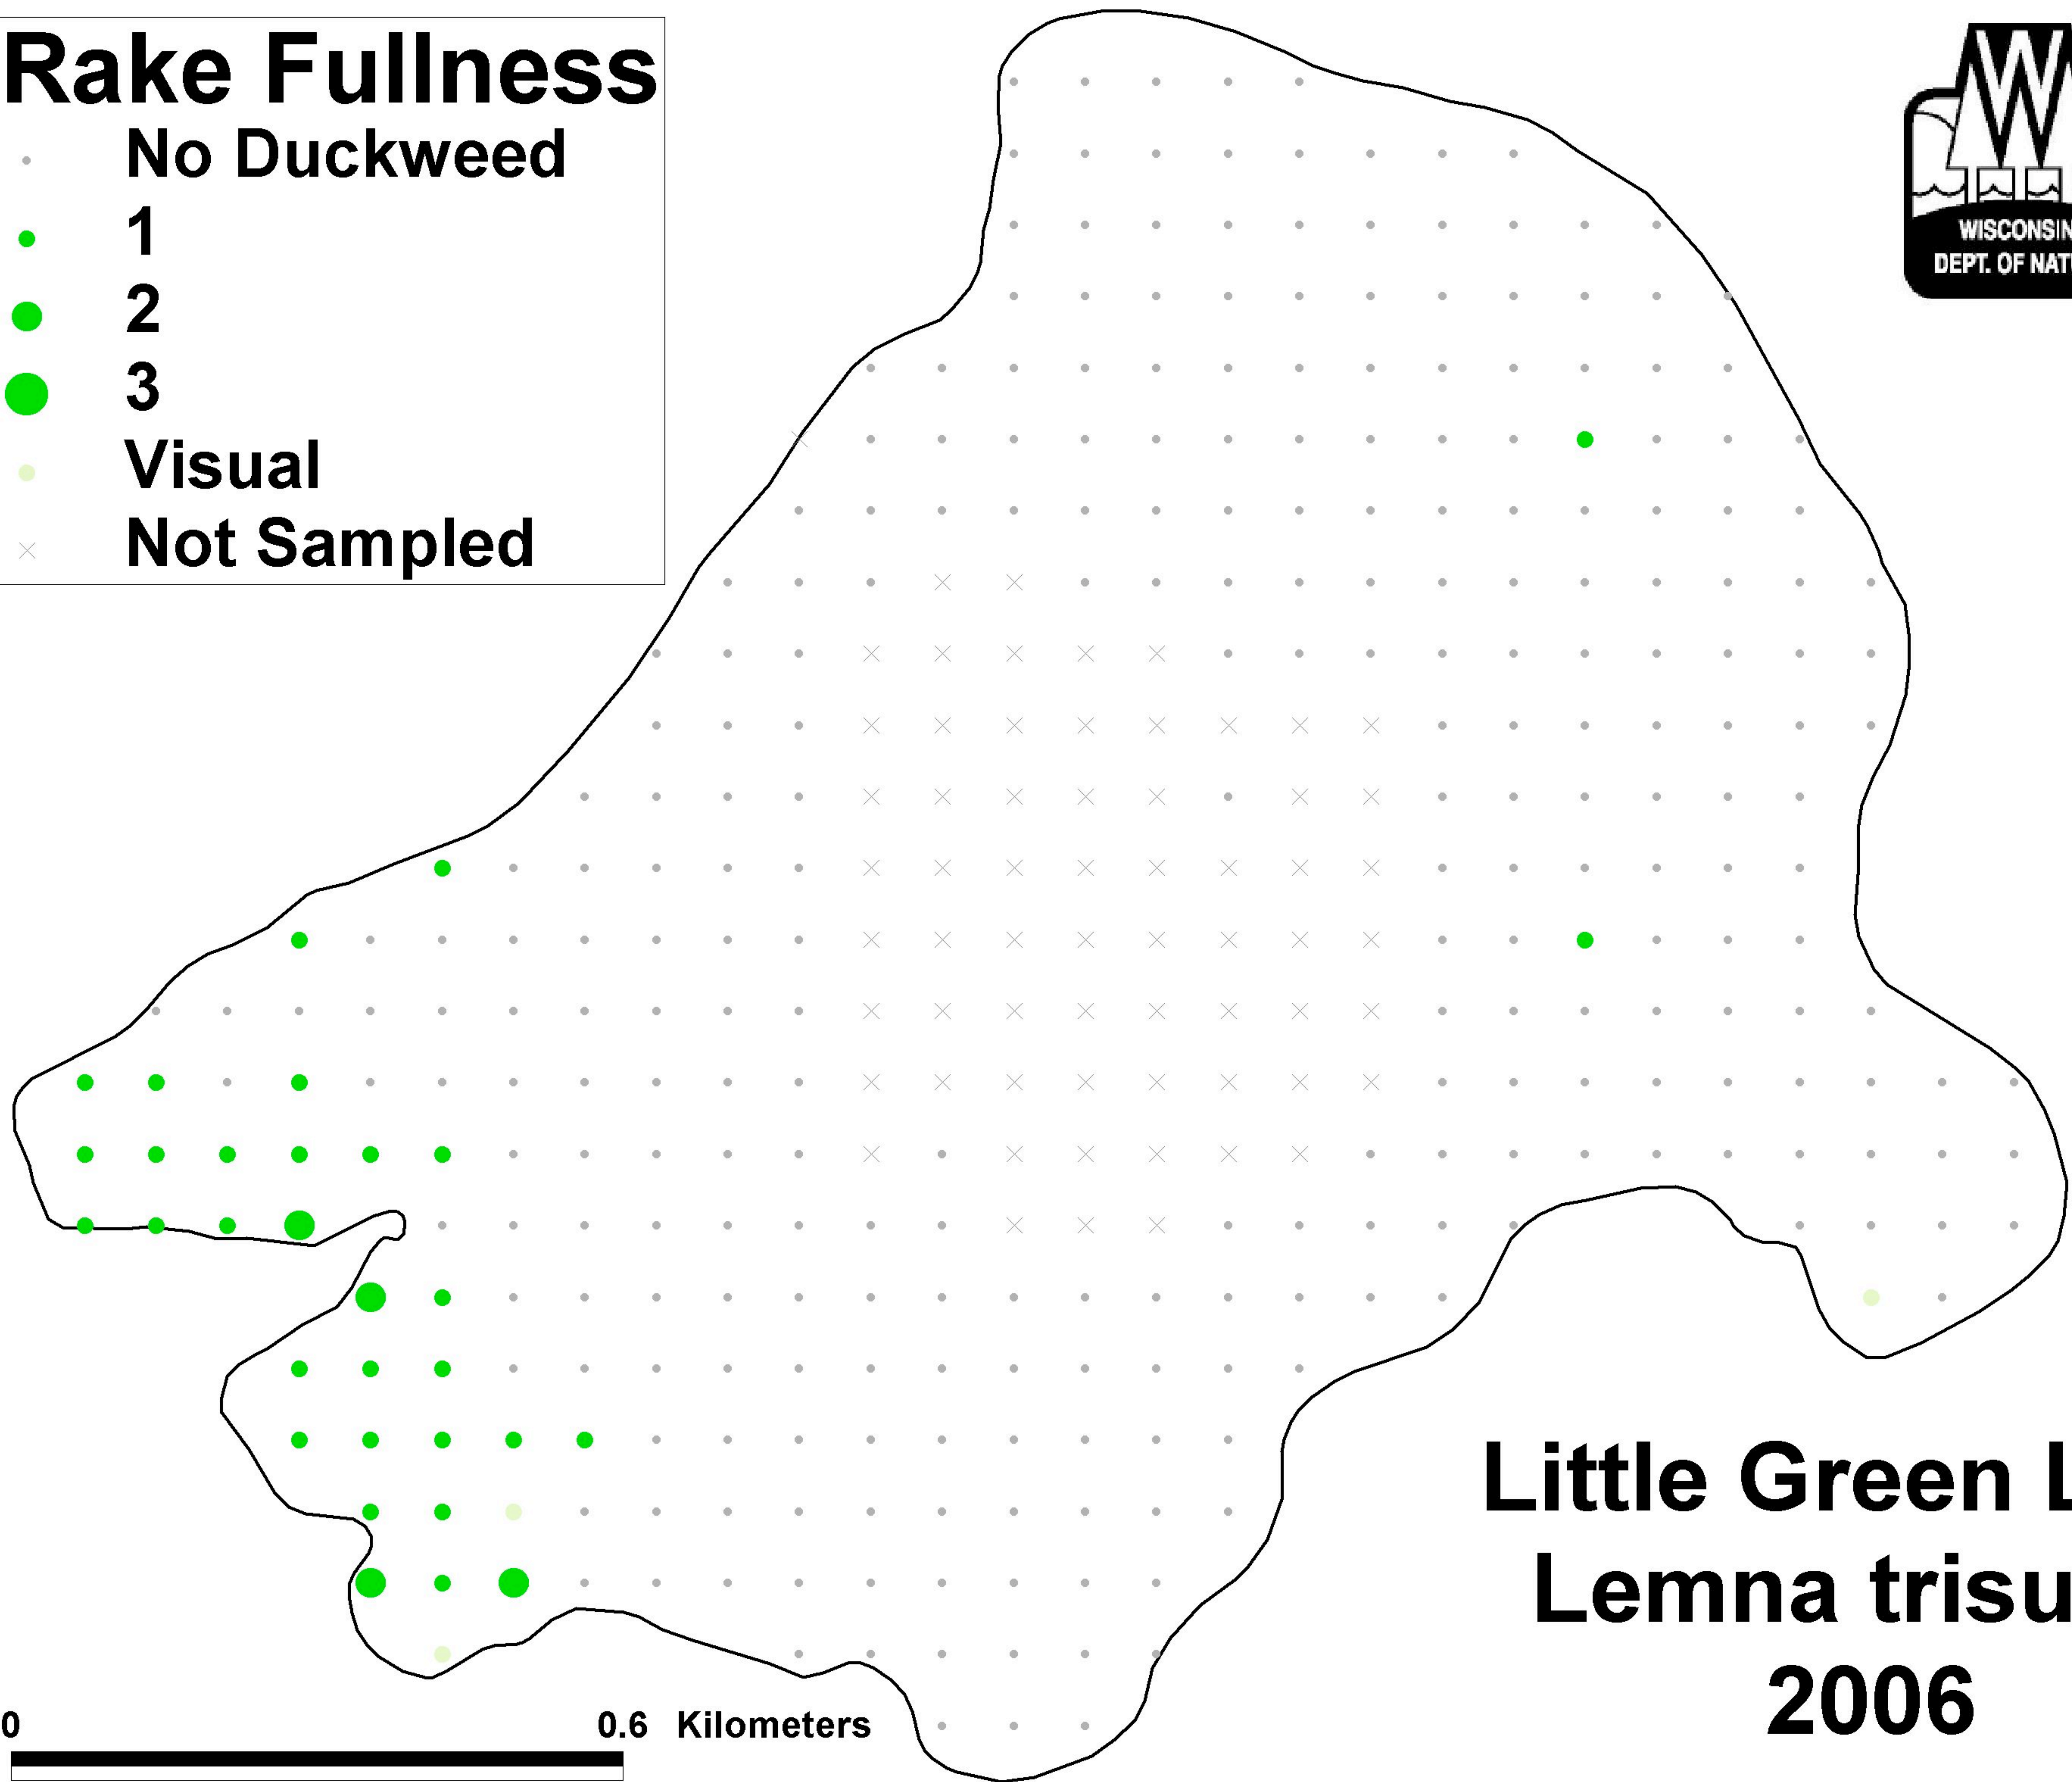

Rake Fullness

- No Duckweed
- 1
- 2
- 3
- Visual
- × Not Sampled

**Little Green Lake
Lemna trisulca
2006**